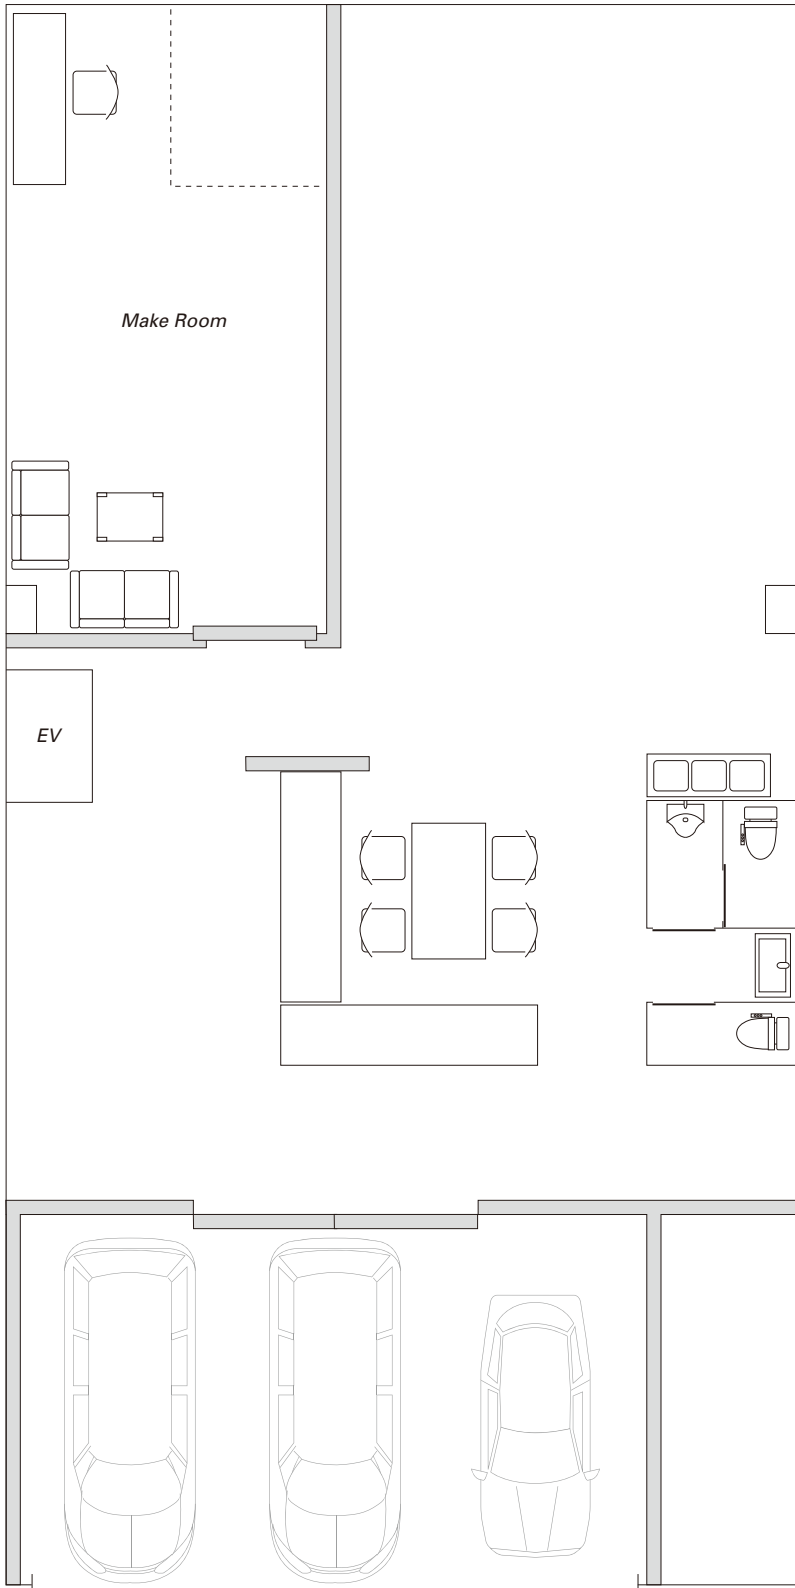

studio A Rental Studio

6,000mm

8,000mm

16,000mm

Shutter